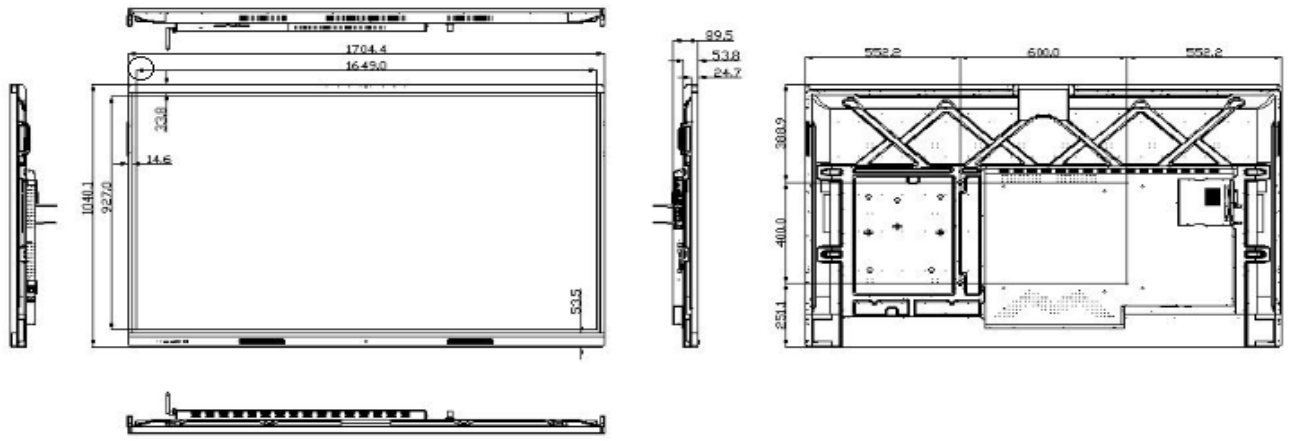

Basic Model OXIW4K75A14S

Panel	Display size	75 inch (16:9)
	Display type	DLED display
	Screen display size	1649.0 x 927.1mm 【HxV】
	Physical resolution	3840(H)×2160(V)
	Display color	10bit, 1.07B
	Refresh rate	4K-60HZ
	Brightness	350cd/m2
	Contrast	1200:1
	Viewing angle	178°
	Display screen protection	4mm fully tempered high explosion-proof-anti-glare glass
	Backlight life	50,000 hours
Touch	Touch embed	Built-in integrated, non-external , front-disassembly design
	Touch sensing technology	Infrared sensing touch recognition technology ( 20 points)
	Writing style	Finger, touch pen or other non-transparent object with a diameter of not less than 5mm (multiple points 8mm)
	Cursor speed	120 points/s
	Positioning accuracy	More than 90% of the touch area is ±2mm
	Communication Interface	Type B USB male connector
	Touch resolution	32768*32768
	Touches	Theory unlimited times
	Computer response	System automatic identification; ≤ 15ms
Driver	No need to drive	

Machine dimensions Unit: mm

**ONYX**

[onyxdisplay.com](http://onyxdisplay.com)

Calle cordel de pavones 40B 1B. Madrid. Spain. Phone: + 34 642 636 652